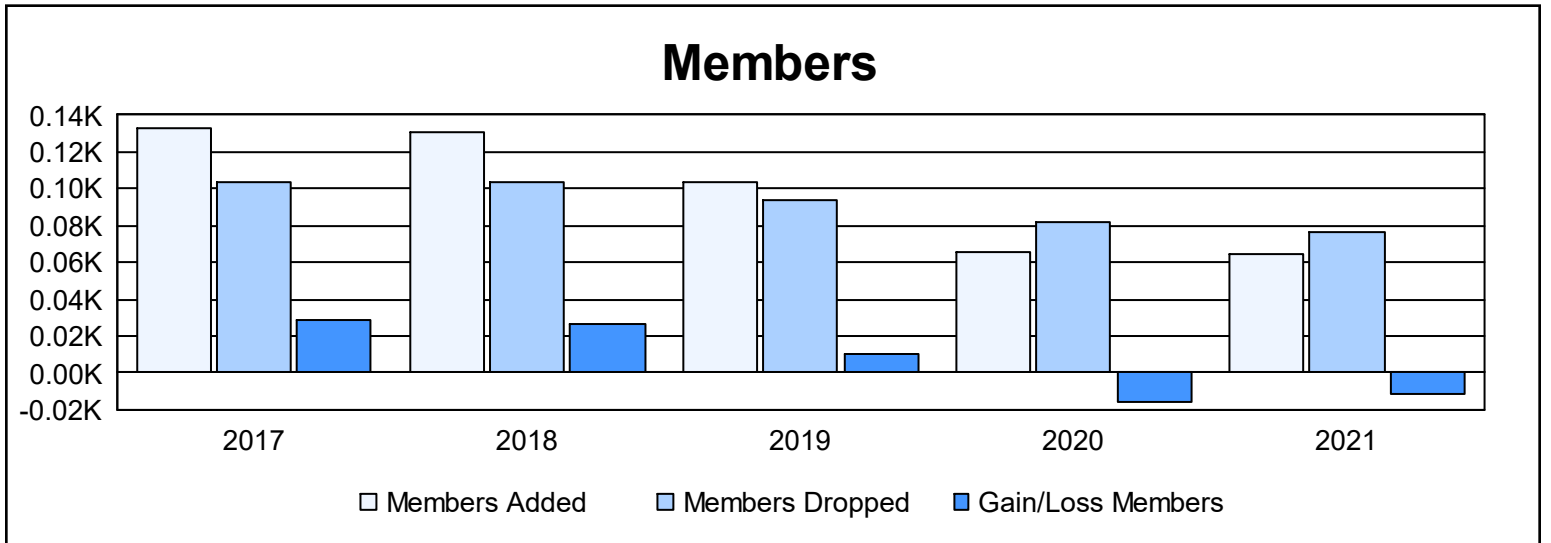

Year	New Clubs	Dropped Clubs	Gain/ Loss Clubs	New Members	Charter Members	Reinstate Members	Transfer Members	Total Member Added	Total Members Dropped	Gain/ Loss Members
2016-2017	1	0	1	70	52	3	8	133	104	29
2017-2018	1	0	1	100	20	1	10	131	104	27
2018-2019	0	0	0	89	5	2	8	104	94	10
2019-2020	0	0	0	62	0	0	4	66	82	-16
2020-2021	0	0	0	56	0	3	6	65	76	-11
<b>Average</b>	<b>0</b>	<b>0</b>	<b>0</b>	<b>75</b>	<b>15</b>	<b>2</b>	<b>7</b>	<b>100</b>	<b>92</b>	<b>8</b>

### Membership Composition June 2021 Cumulative